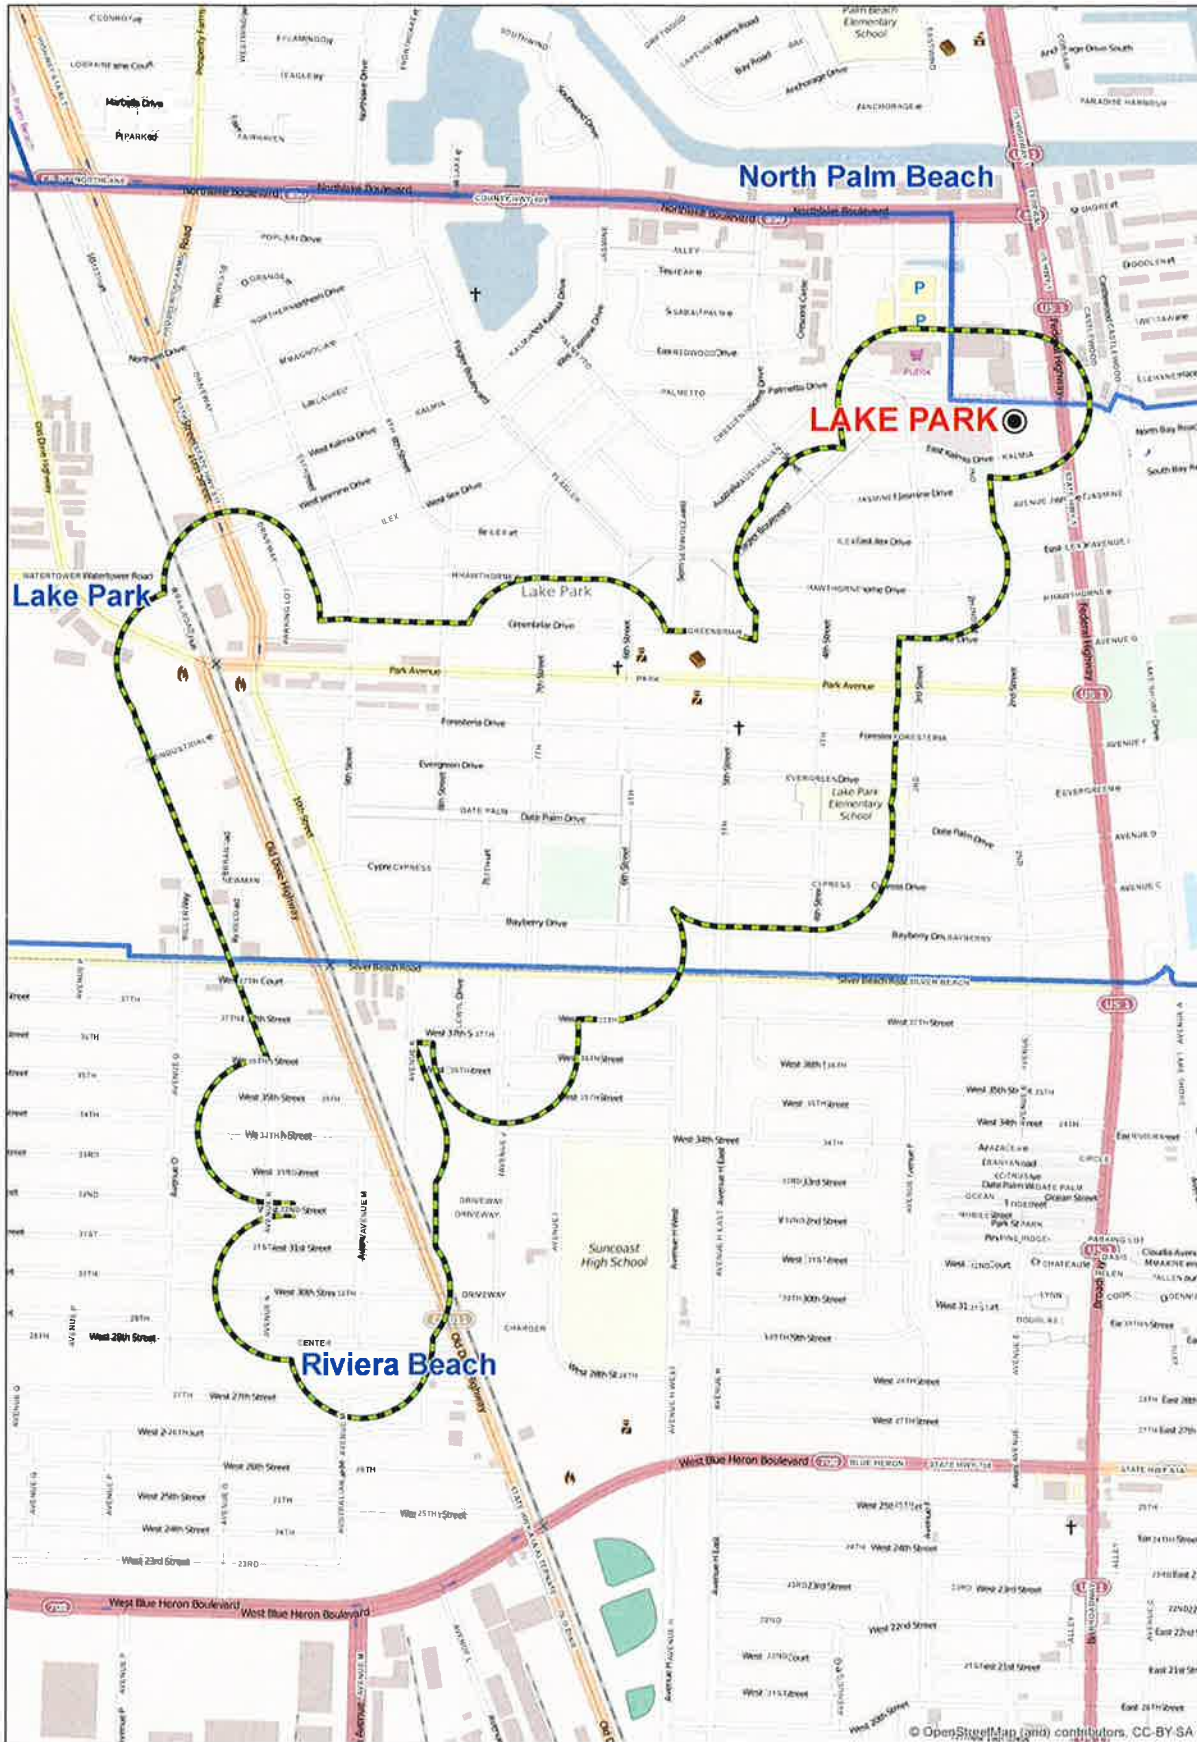

Start Date - 7/11/18

LAKE PARK 403932 BB

0 0.125 0.25 0.5 Miles

Legend:
● Substation
■ LAKE PARK 403932 BB
▭ Franchise Boundary
▬ Interstate
▬ Streets

Copyright 2015 FPL All rights reserved. No expressed or implied warranties. The materials contained herein may contain inaccuracies. The user is warned to utilize at his/her own risk and the user assumes risk of any and all loss. All boundaries are approximate.

Start Date - 7/21/18

LAKE PARK 403931 BB

- Substation
- LAKE PARK 403931 BB
- Interstate
- Streets

Copyright 2015 FPL All rights reserved. No expressed or implied warranties. The materials contained herein may contain inaccuracies. The user is warned to utilize at his/her own risk and the user assumes risk of any and all loss. All boundaries are approximate.