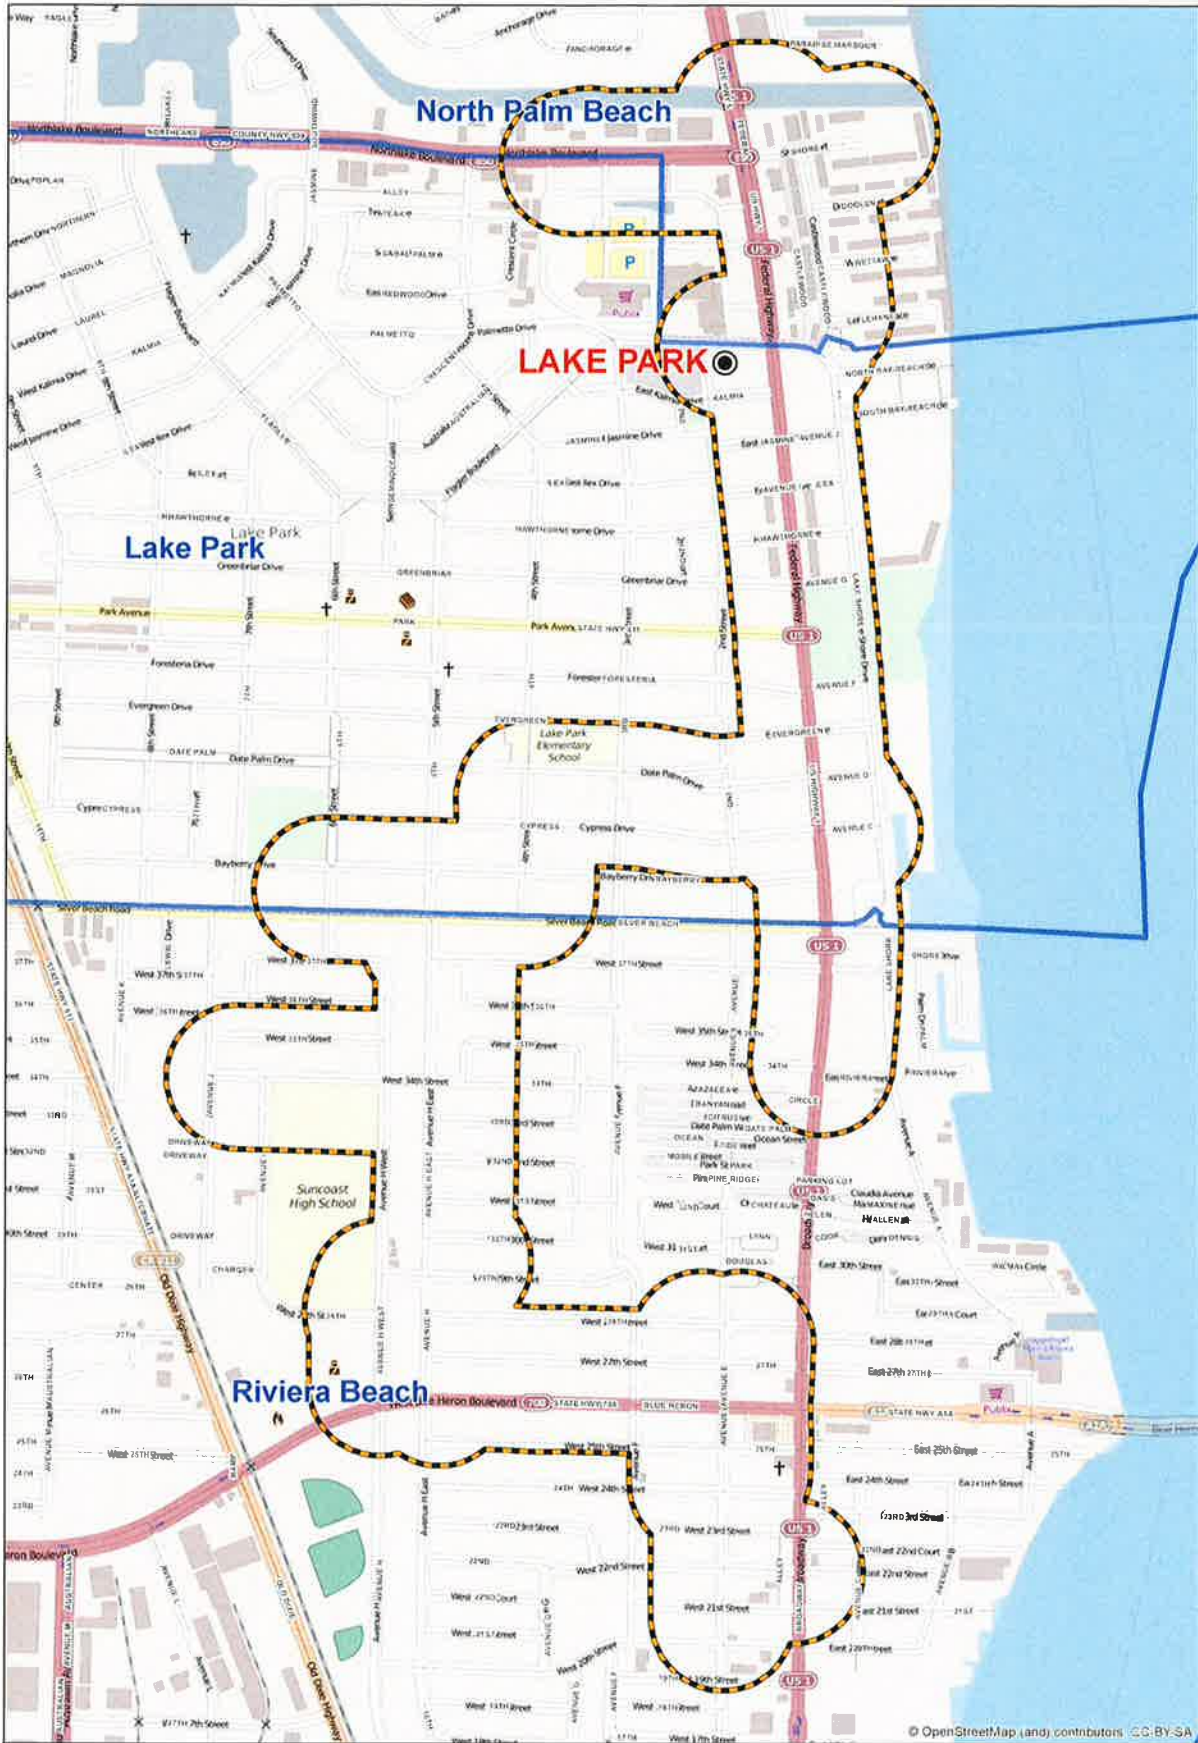

Start Date - 7/11/18

LAKE PARK 403932 BB

0 0.125 0.25 0.5 Miles

Legend:
● Substation
■ LAKE PARK 403932 BB
▭ Franchise Boundary
▬ Interstate
▬ Streets

Copyright 2015 FPL All rights reserved. No expressed or implied warranties. The materials contained herein may contain inaccuracies. The user is warned to utilize at his/her own risk and the user assumes risk of any and all loss. All boundaries are approximate.

Start Date - 7/21/18

LAKE PARK 403931 BB

- Substation
- LAKE PARK 403931 BB
- Interstate
- Streets

Copyright 2015 FPL All rights reserved. No expressed or implied warranties. The materials contained herein may contain inaccuracies. The user is warned to utilize at his/her own risk and the user assumes risk of any and all loss. All boundaries are approximate.