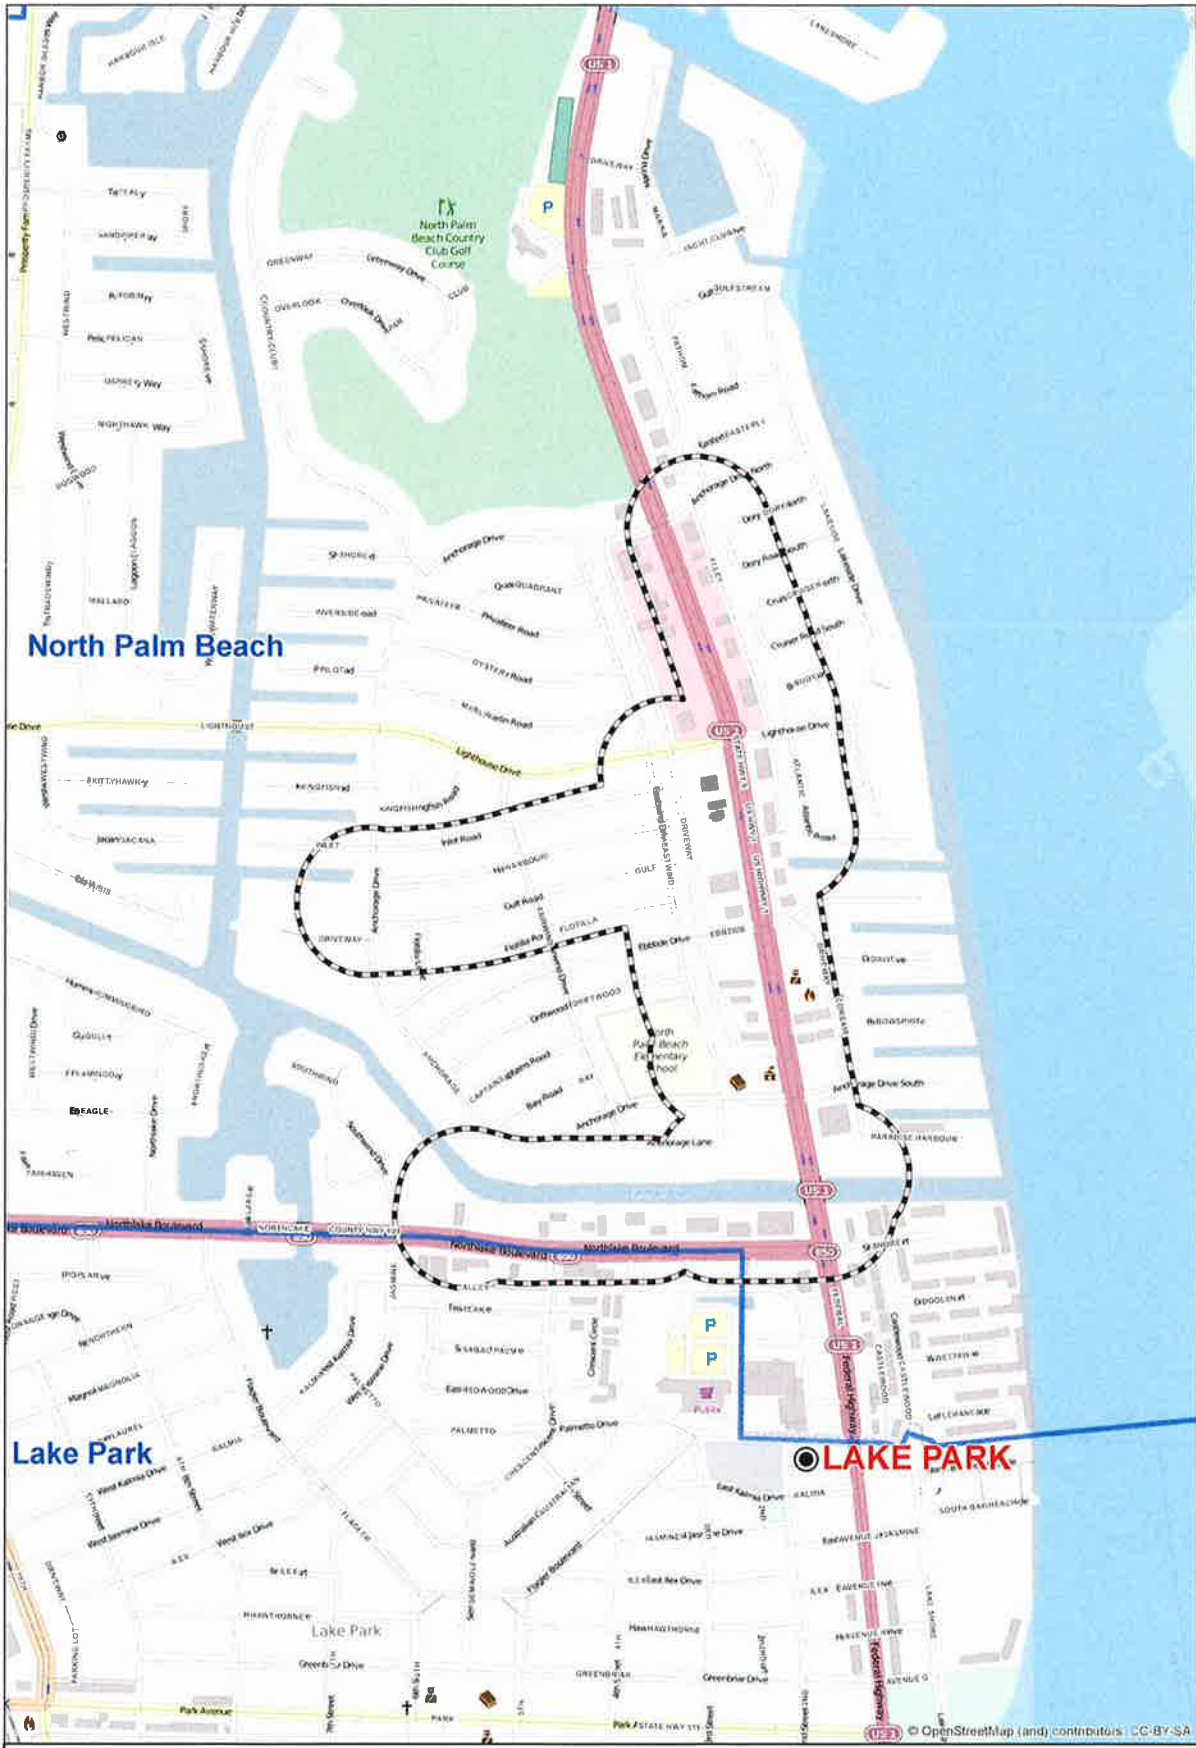

7/19/18

LAKE PARK 403935 BB

	Substation
	LAKE PARK 403935 BB
	Franchise Boundary
	Interstate
	Street

Copyright 2015 FPL. All rights reserved. No expressed or implied warranties. The materials contained herein may contain inaccuracies. The user is warned to utilize at his/her own risk and the user assumes risk of any and all loss. All boundaries are approximate.

7/20/18

LAKE PARK 403933 BB

- Substation
- LAKE PARK 403933 BB
- Franchise Boundary
- Interstate
- Streets

Copyright 2015 FPL. All rights reserved. No expressed or implied warranties. The materials contained herein may contain inaccuracies. The user is warned to utilize at his/her own risk and the user assumes risk of any and all loss. All boundaries are approximate.

0 0.125 0.25 0.5 Miles

LAKE PARK 403936 BB

- Substation
- LAKE PARK 403936 BB
- Franchise Boundary
- Interstate
- Streets

Copyright 2015 FPL. All rights reserved. No expressed or implied warranties. The materials contained herein may contain inaccuracies. The user is warned to utilize at his/her own risk and the user assumes risk of any and all loss. All boundaries are approximate.

0 0.125 0.25 0.5 Miles

7/23/18

LAKE PARK 403934 BB

Substation

LAKE PARK 403934 BB

Interstate

Streets

Copyright 2015 FPL All rights reserved. No expressed or implied warranties. The materials contained herein may contain inaccuracies. The user is warned to utilize at his/her own risk and the user assumes risk of any and all loss. All boundaries are approximate.