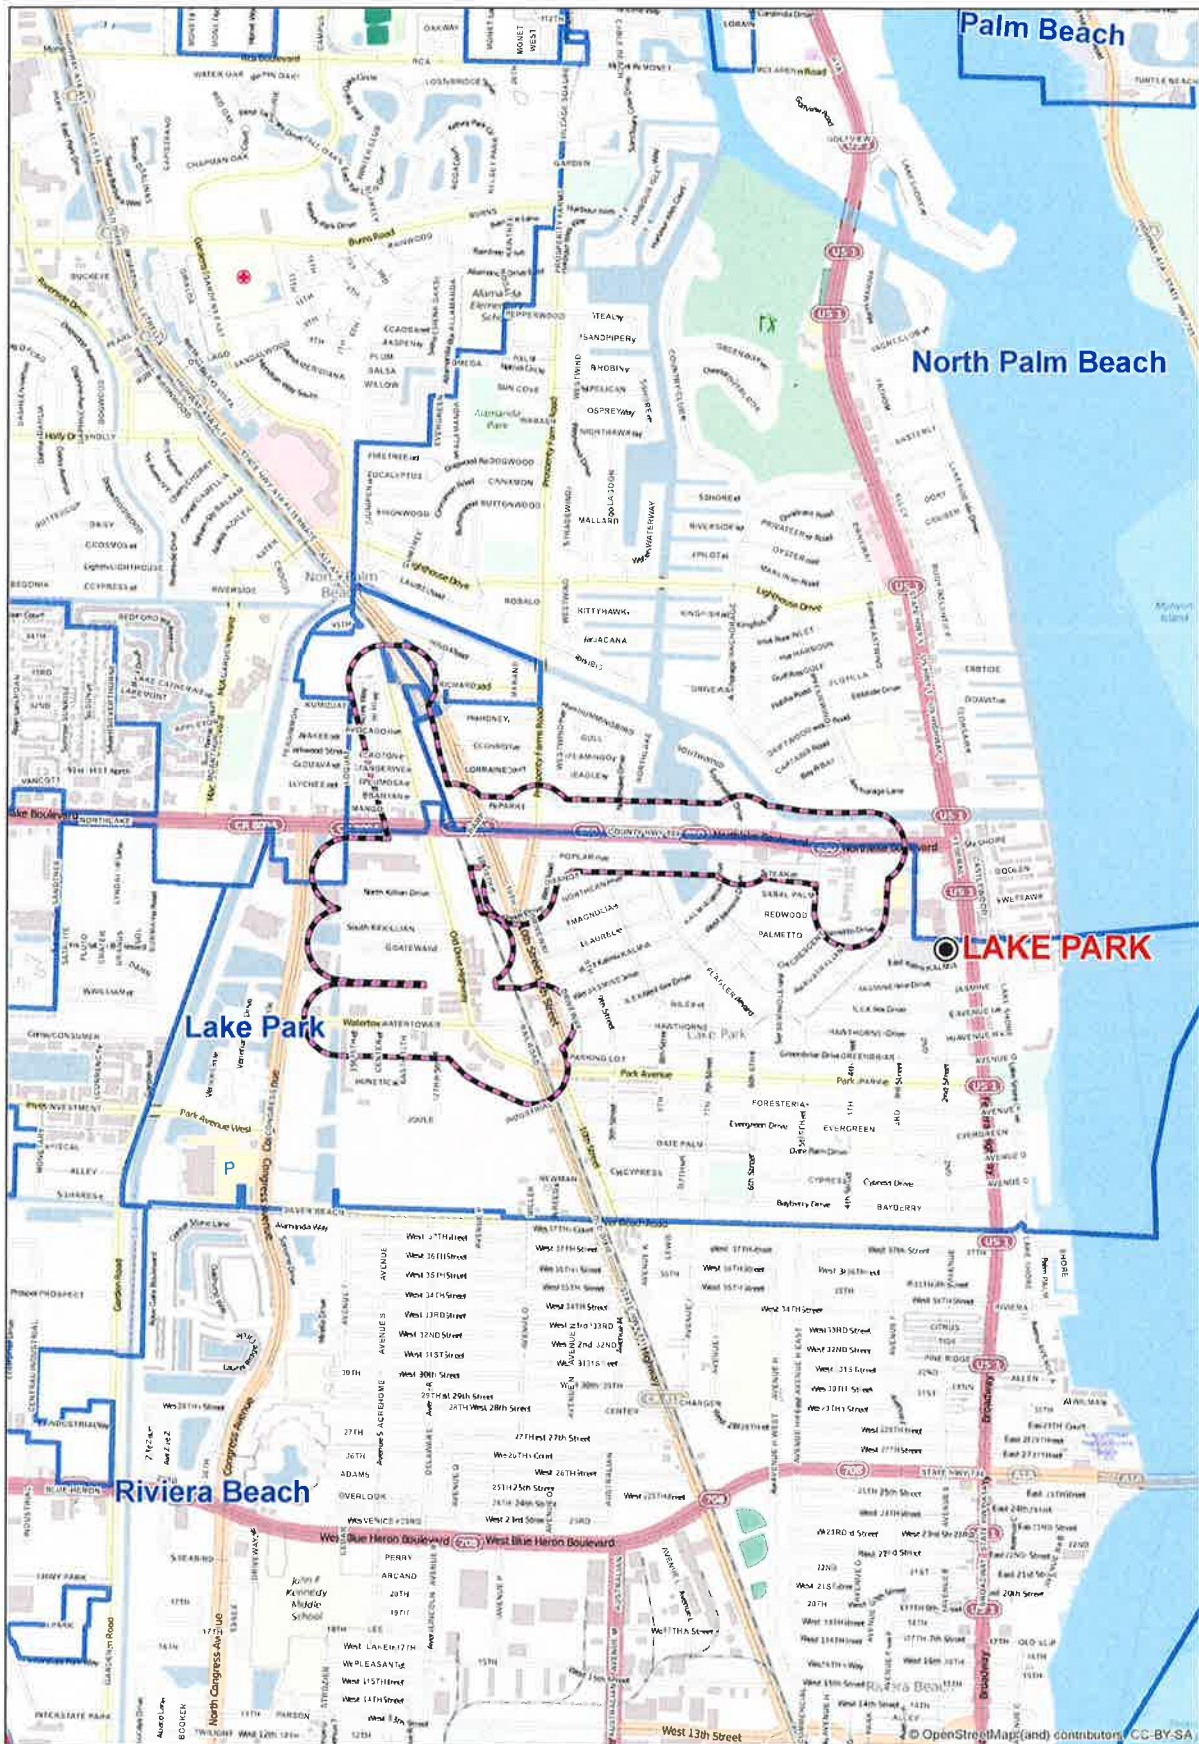

7/19/18

LAKE PARK 403935 BB

	Substation
	LAKE PARK 403935 BB
	Franchise Boundary
	Interstate
	Street

Copyright 2015 FPL. All rights reserved. No expressed or implied warranties. The materials contained herein may contain inaccuracies. The user is warned to utilize at his/her own risk and the user assumes risk of any and all loss. All boundaries are approximate.

7/20/18

LAKE PARK 403933 BB

- Substation
- LAKE PARK 403933 BB
- Franchise Boundary
- Interstate
- Streets

Copyright 2015 FPL. All rights reserved. No expressed or implied warranties. The materials contained herein may contain inaccuracies. The user is warned to utilize at his/her own risk and the user assumes risk of any and all loss. All boundaries are approximate.

0 0.125 0.25 0.5 Miles

LAKE PARK 403936 BB

- Substation
- LAKE PARK 403936 BB
- Franchise Boundary
- Interstate
- Streets

Copyright 2015 FPL. All rights reserved. No expressed or implied warranties. The materials contained herein may contain inaccuracies. The user is warned to utilize at his/her own risk and the user assumes risk of any and all loss. All boundaries are approximate.

0 0.125 0.25 0.5 Miles

7/23/18

LAKE PARK 403934 BB

Substation

LAKE PARK 403934 BB

Interstate

Streets

Copyright 2015 FPL All rights reserved. No expressed or implied warranties. The materials contained herein may contain inaccuracies. The user is warned to utilize at his/her own risk and the user assumes risk of any and all loss. All boundaries are approximate.