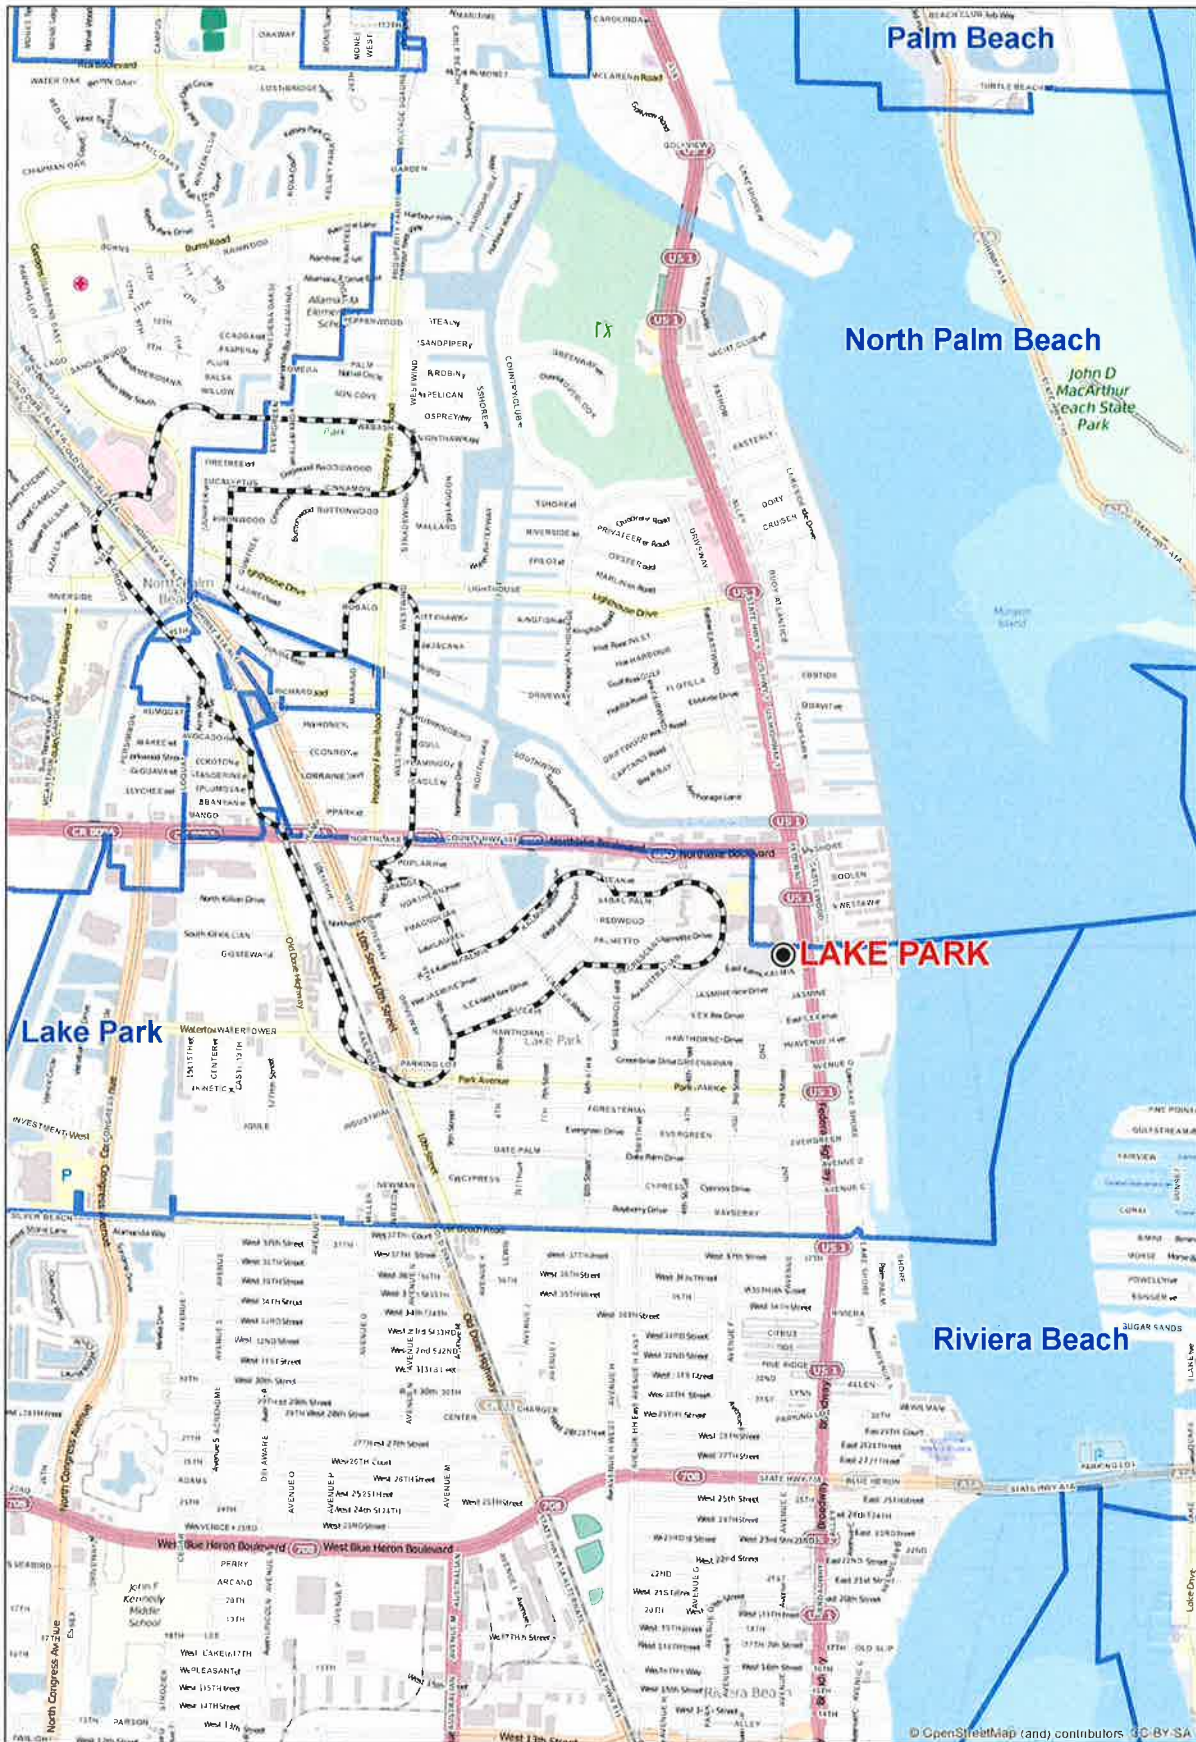

7/19/18

LAKE PARK 403935 BB

	Substation
	LAKE PARK 403935 BB
	Franchise Boundary
	Interstate
	Street

Copyright 2015 FPL. All rights reserved. No expressed or implied warranties. The materials contained herein may contain inaccuracies. The user is warned to utilize at his/her own risk and the user assumes risk of any and all loss. All boundaries are approximate.

7/20/18

LAKE PARK 403933 BB

- Substation
- LAKE PARK 403933 BB
- Franchise Boundary
- Interstate
- Streets

Copyright 2015 FPL. All rights reserved. No expressed or implied warranties. The materials contained herein may contain inaccuracies. The user is warned to utilize at his/her own risk and the user assumes risk of any and all loss. All boundaries are approximate.

0 0.125 0.25 0.5 Miles

LAKE PARK 403936 BB

- Substation
- LAKE PARK 403936 BB
- Franchise Boundary
- Interstate
- Streets

Copyright 2015 FPL. All rights reserved. No expressed or implied warranties. The materials contained herein may contain inaccuracies. The user is warned to utilize at his/her own risk and the user assumes risk of any and all loss. All boundaries are approximate.

0 0.125 0.25 0.5 Miles

7/23/18

LAKE PARK 403934 BB

Substation

LAKE PARK 403934 BB

Interstate

Streets

Copyright 2015 FPL All rights reserved. No expressed or implied warranties. The materials contained herein may contain inaccuracies. The user is warned to utilize at his/her own risk and the user assumes risk of any and all loss. All boundaries are approximate.